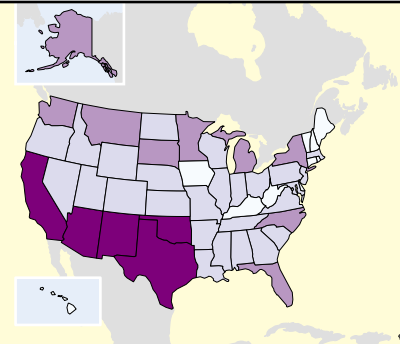

Percent of Population, 2000

One Race: American Indian and Alaska Native

People indicating exactly one race, AIAN, as a percent of total population by state

This map is one of a series of 14 "Percent of Population" maps with comparable categories for counties. Breaks defining map categories differ by small amounts among maps in the series to include the U.S. percent for the specific group mapped.

People indicating exactly one race, American Indian and Alaska Native (AIAN), as a percent of total population by county

Data Source: U.S. Census Bureau, Census 2000 Redistricting Data (PL 94-171) Summary File.
Cartography: Population Division, U.S. Census Bureau.
American FactFinder at factfinder.census.gov provides census data and mapping tools.

Number of People, 2000

One Race: American Indian and Alaska Native

Number of people indicating exactly one race, American Indian and Alaska Native (AIAN), by county

Data Source: U.S. Census Bureau, Census 2000 Redistricting Data (PL 94-171) Summary File.
 Cartography: Population Division, U.S. Census Bureau.
 American FactFinder at factfinder.census.gov provides census data and mapping tools.