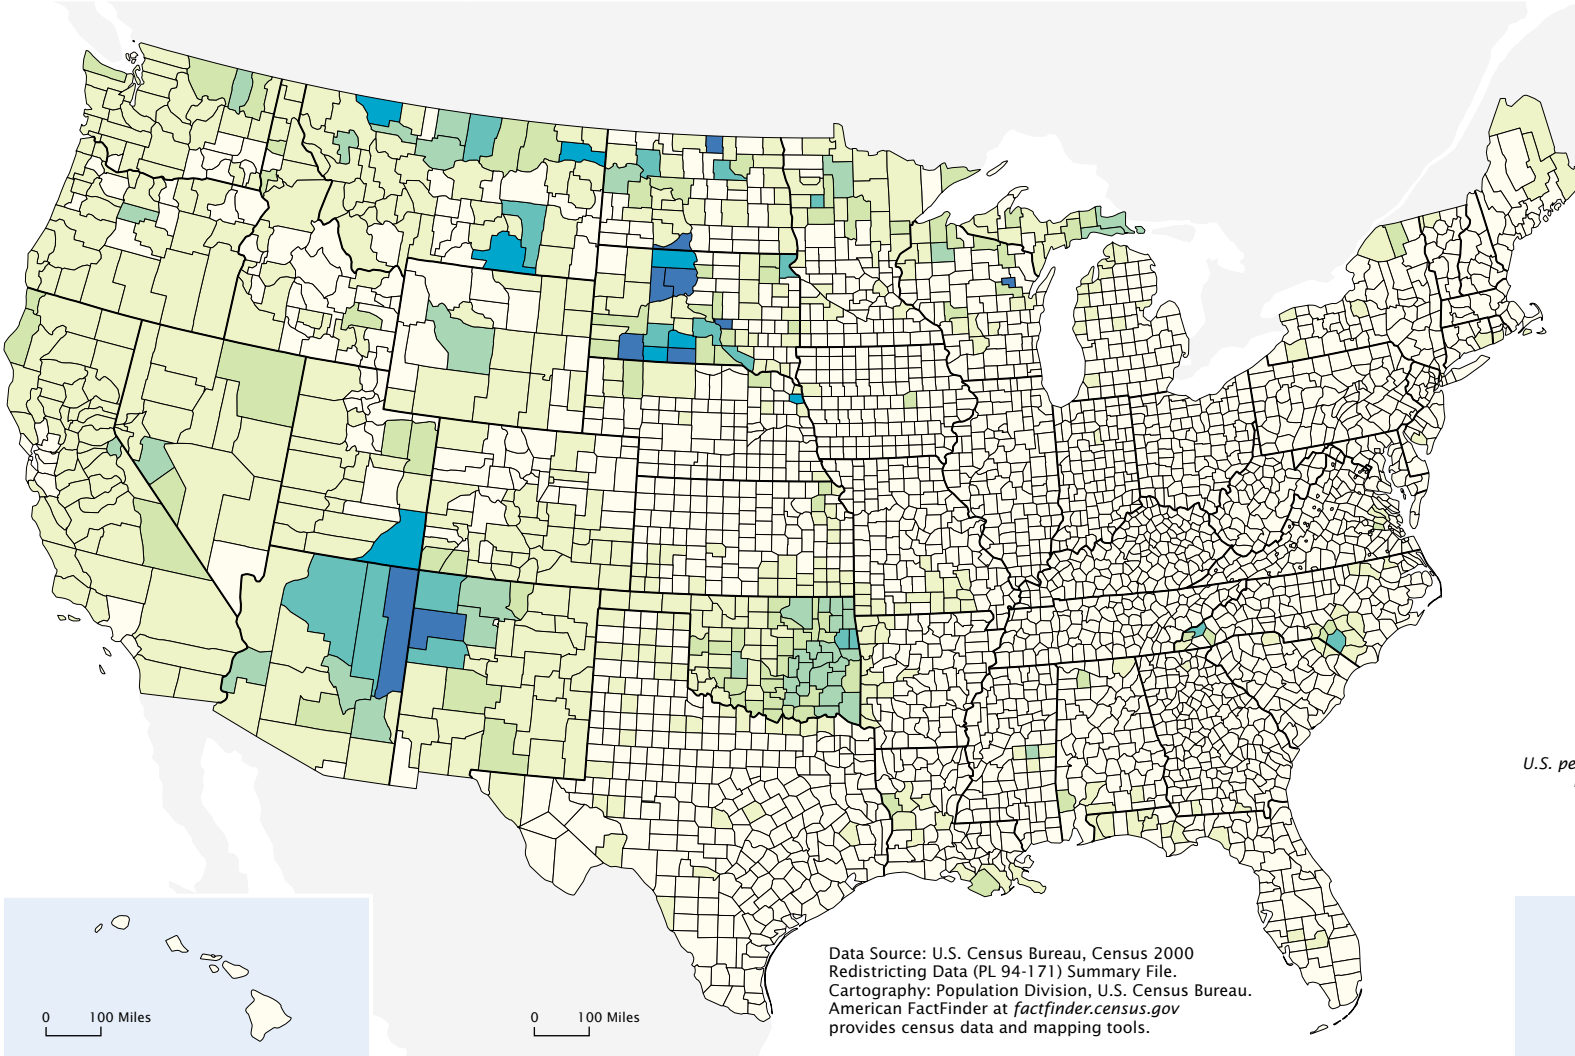

Percent of Population, 2000

One Race: American Indian and Alaska Native

People indicating exactly one race, AIAN, as a percent of total population by state

This map is one of a series of 14 "Percent of Population" maps with comparable categories for counties. Breaks defining map categories differ by small amounts among maps in the series to include the U.S. percent for the specific group mapped.

People indicating exactly one race, American Indian and Alaska Native (AIAN), as a percent of total population by county

Data Source: U.S. Census Bureau, Census 2000 Redistricting Data (PL 94-171) Summary File.
Cartography: Population Division, U.S. Census Bureau.
American FactFinder at factfinder.census.gov provides census data and mapping tools.

Number of People, 2000

One Race: American Indian and Alaska Native

Number of people indicating exactly one race, American Indian and Alaska Native (AIAN), by county

Data Source: U.S. Census Bureau, Census 2000 Redistricting Data (PL 94-171) Summary File.
 Cartography: Population Division, U.S. Census Bureau.
 American FactFinder at factfinder.census.gov provides census data and mapping tools.