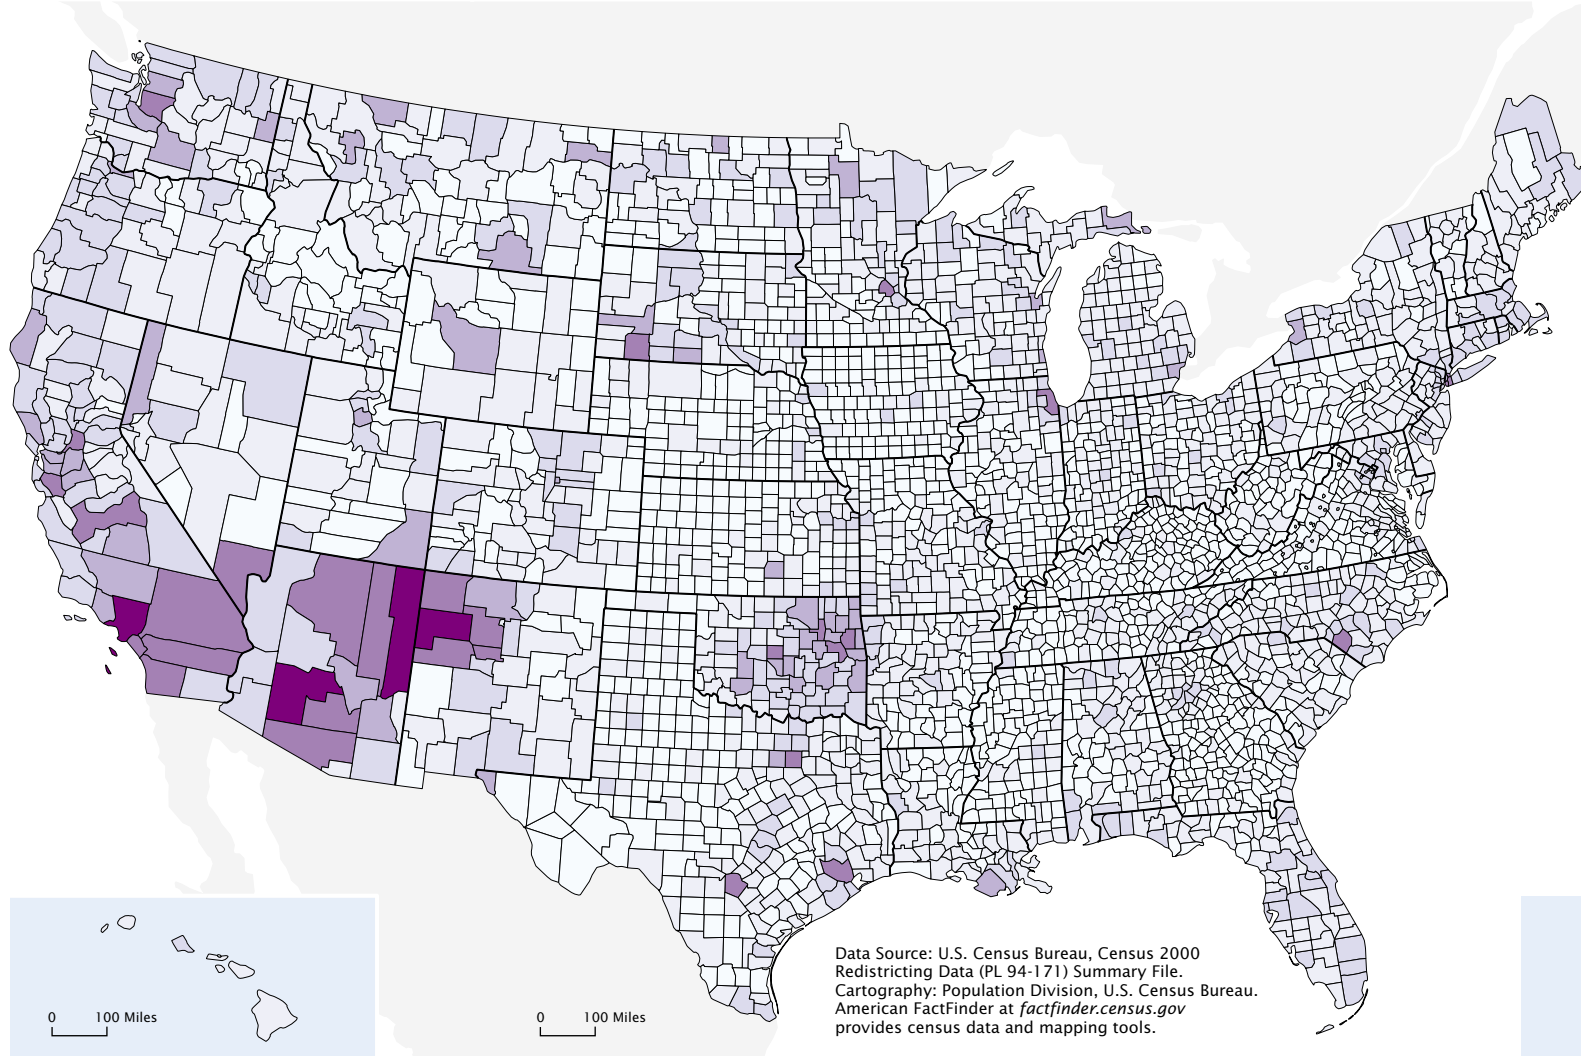

Percent of Population, 2000

One Race: American Indian and Alaska Native

People indicating exactly one race, AIAN, as a percent of total population by state

This map is one of a series of 14 "Percent of Population" maps with comparable categories for counties. Breaks defining map categories differ by small amounts among maps in the series to include the U.S. percent for the specific group mapped.

People indicating exactly one race, American Indian and Alaska Native (AIAN), as a percent of total population by county

Data Source: U.S. Census Bureau, Census 2000 Redistricting Data (PL 94-171) Summary File.
Cartography: Population Division, U.S. Census Bureau.
American FactFinder at factfinder.census.gov provides census data and mapping tools.

Number of People, 2000

One Race: American Indian and Alaska Native

Number of people indicating exactly one race, American Indian and Alaska Native (AIAN), by county

Data Source: U.S. Census Bureau, Census 2000 Redistricting Data (PL 94-171) Summary File.
 Cartography: Population Division, U.S. Census Bureau.
 American FactFinder at factfinder.census.gov provides census data and mapping tools.