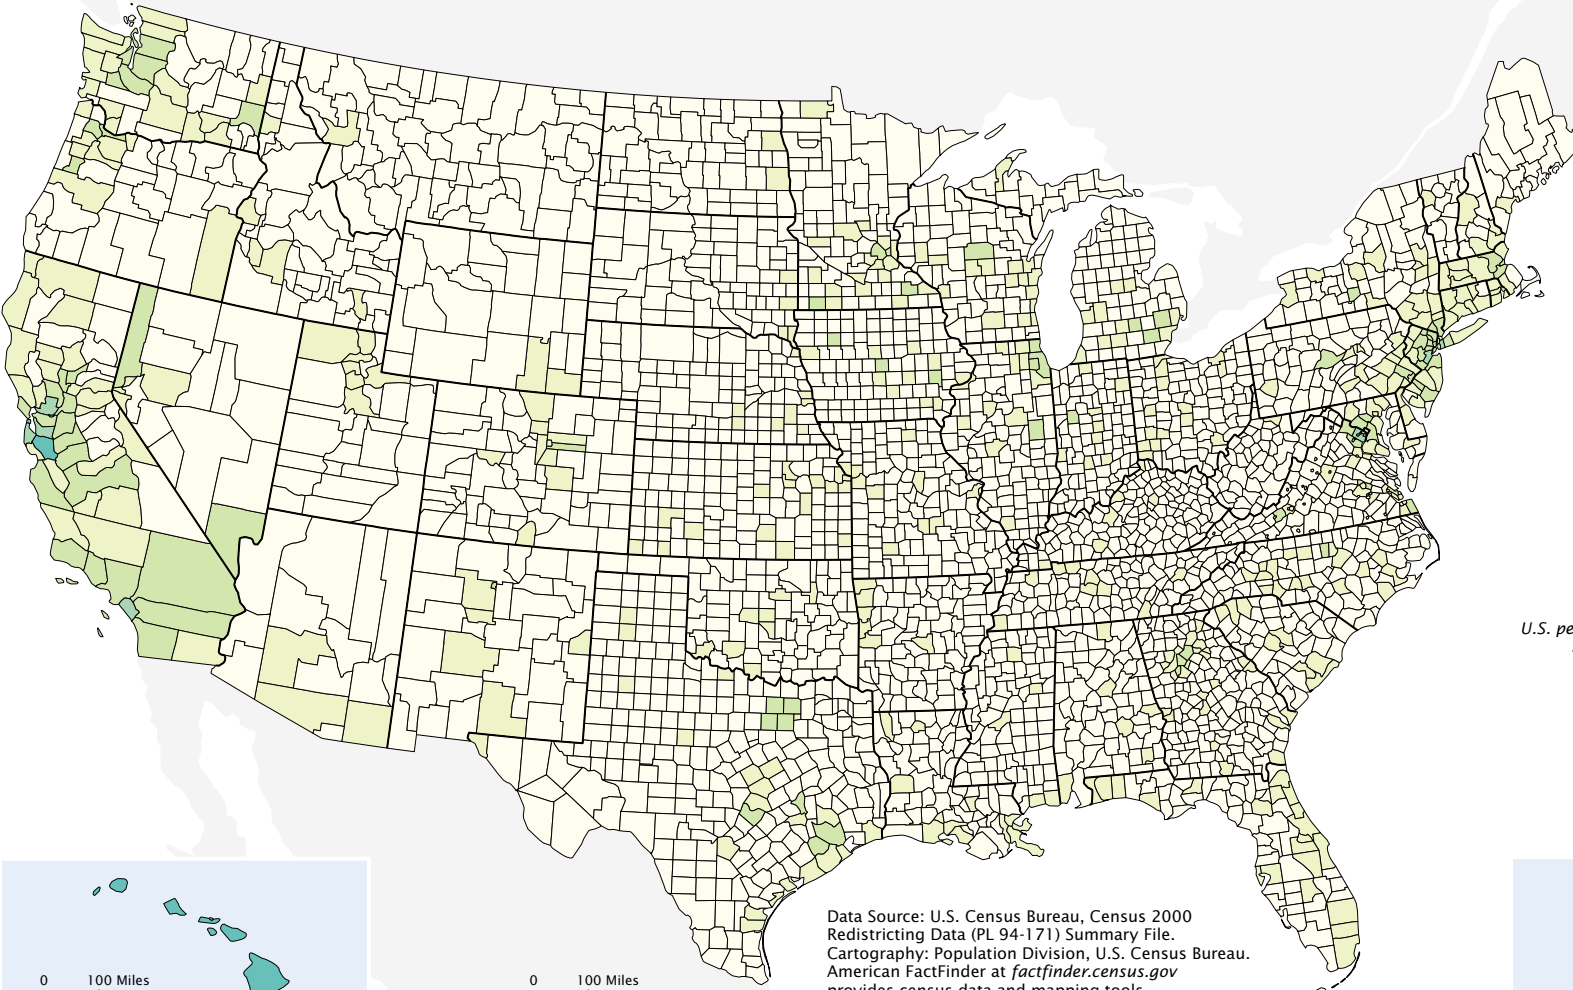

Percent of Population, 2000

One Race: Asian

People indicating exactly one race, Asian, as a percent of total population by state

This map is one of a series of 14 "Percent of Population" maps with comparable categories for counties. Breaks defining map categories differ by small amounts among maps in the series to include the U.S. percent for the specific group mapped.

People indicating exactly one race, Asian, as a percent of total population by county

0 100 Miles

Data Source: U.S. Census Bureau, Census 2000 Redistricting Data (PL 94-171) Summary File.
Cartography: Population Division, U.S. Census Bureau.
American FactFinder at factfinder.census.gov provides census data and mapping tools.

0 100 Miles

Number of People, 2000

One Race: Asian

Data Source: U.S. Census Bureau, Census 2000 Redistricting Data (PL 94-171) Summary File.
 Cartography: Population Division, U.S. Census Bureau.
 American FactFinder at factfinder.census.gov provides census data and mapping tools.