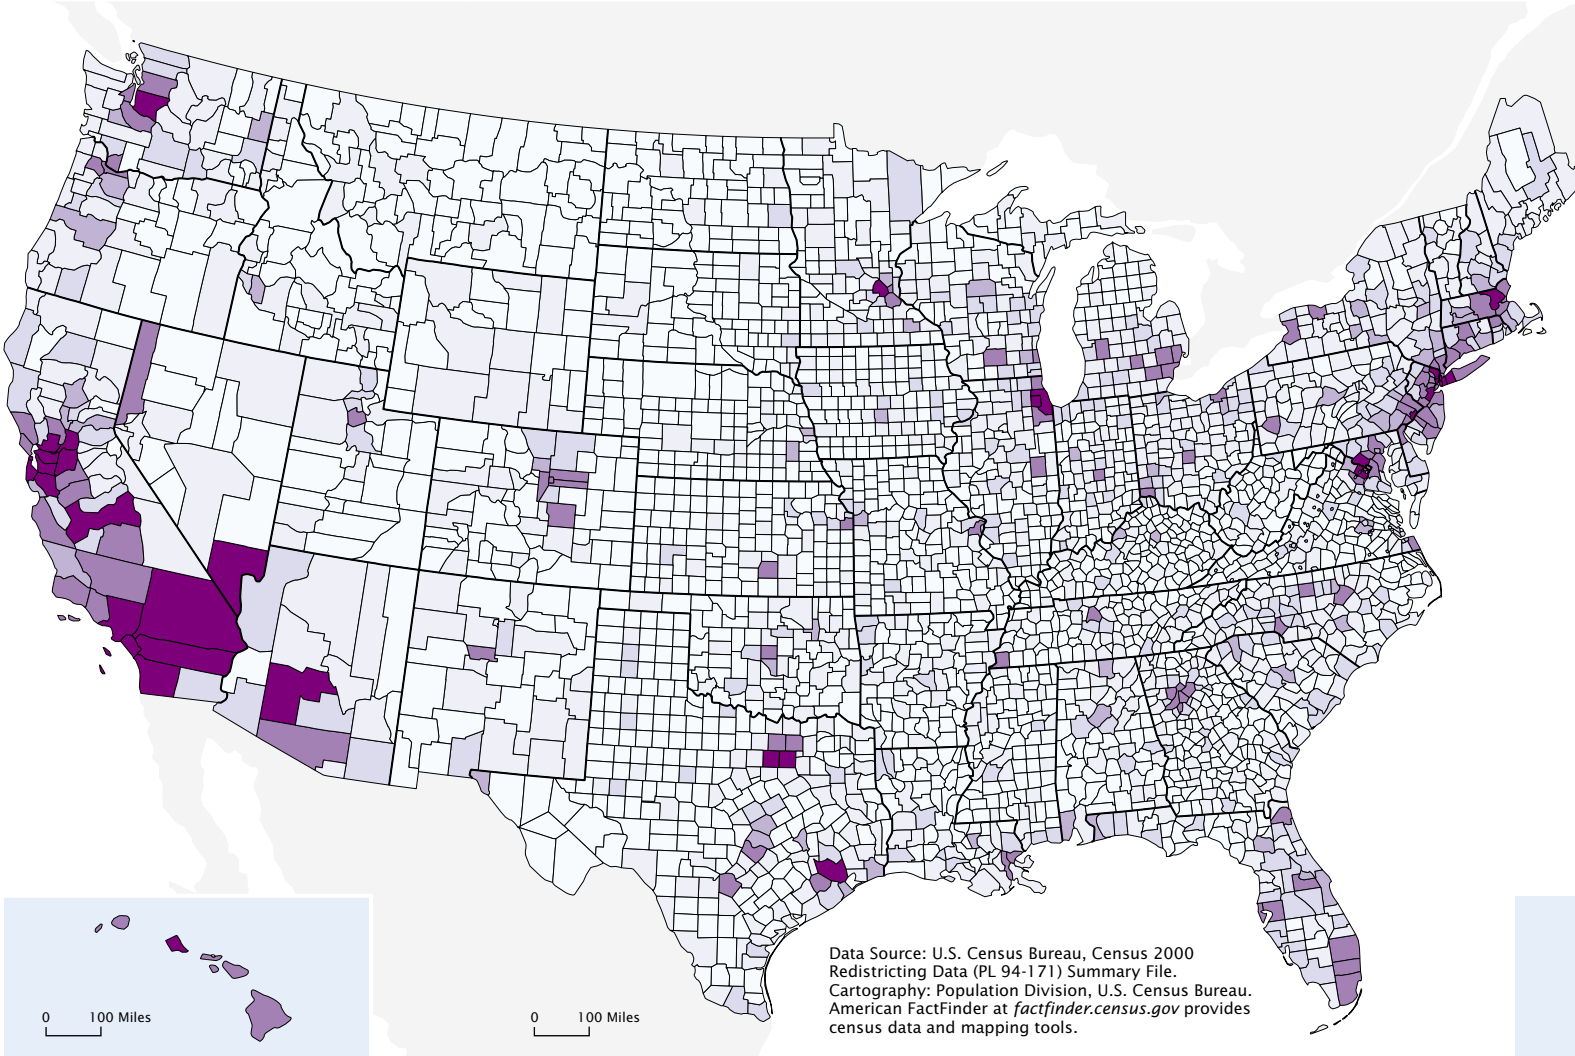

Percent of Population, 2000

One Race: Asian

People indicating exactly one race, Asian, as a percent of total population by state

This map is one of a series of 14 "Percent of Population" maps with comparable categories for counties. Breaks defining map categories differ by small amounts among maps in the series to include the U.S. percent for the specific group mapped.

People indicating exactly one race, Asian, as a percent of total population by county

0 100 Miles

Data Source: U.S. Census Bureau, Census 2000 Redistricting Data (PL 94-171) Summary File.
Cartography: Population Division, U.S. Census Bureau.
American FactFinder at factfinder.census.gov provides census data and mapping tools.

0 100 Miles

Number of People, 2000

One Race: Asian

Data Source: U.S. Census Bureau, Census 2000 Redistricting Data (PL 94-171) Summary File.
 Cartography: Population Division, U.S. Census Bureau.
 American FactFinder at factfinder.census.gov provides census data and mapping tools.